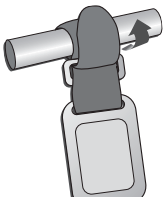

RT2 Series

Retractable Gear Attachment Systems

First engineered for SCUBA diving, the Gear Keeper is a rugged, retractable gear attachment system, designed to utilize and protect gear in severe environments with maximum break strength and durability.

9 oz, 12 oz

■ Stainless Steel Cable
w/Nylon Coating

■ Patented
Flushing System
Salt Water Proof

■ Quick Connect (Q/C)

Force/Extension

Mounting

Snap Clip: Attaches to D-ring or belt loop

RT2-0010

RT2-0011

Special

RT2-0012

Special

Pin Mount: Threaded pin penetrates fabric or webbing. Then screws into back of retractor

RT2-0020

RT2-0021

RT2-0024

RT2-0022

Special

Velcro Strap: Velcro strap securely wraps and cinches around any loop, bar, belt, or strap

RT2-0030

RT2-0031

RT2-0034

RT2-0032

Special